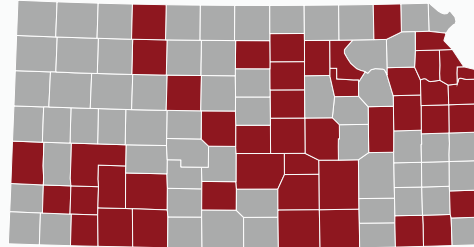

## NEBRASKA, USA

### COUNTIES OF NE

We recommend that you defer from traveling to the Nebraska Counties listed below due to high COVID-19 positive cases.

- Douglas
- Lancaster
- Sarpy
- Buffalo
- Hall
- Cass
- Platte
- Dawson
- Dodge
- Dakota
- Scotts Bluff
- Washington
- Saline
- Saunders
- Thurston
- Madison
- Lincoln
- Seward
- Hamilton
- Clay
- Adams
- York
- Colfax
- Otoe

## KANSAS, USA

### COUNTIES OF KS

We recommend that you defer from traveling to the Kansas Counties listed below due to high COVID-19 positive cases.

- Johnson
- Wyandotte
- Sedgwick
- Ford
- Finney
- Leavenworth
- Seward
- Shawnee
- Lyon
- Douglas
- Riley
- Crawford
- Saline
- Reno
- Butler
- Cowley
- Franklin
- Harvey
- Montgomery
- Ellis
- Geary
- McPherson
- Miami
- Labette
- Barton
- Sumner
- Grant
- Gray
- Atchison
- Jefferson
- Haskell
- Nemaha
- Clark
- Marion
- Osage
- Meade
- Hamilton
- Pratt
- Ottawa
- Cloud
- Mitchell
- Norton
- Rice
- Clay
- Graham